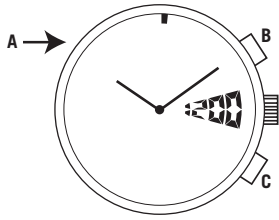

Gents Digital Roulette

Normal Time Display

1. Normal time display shows hour, minute, seconds.
2. Press B to change display mode (5 modes).
3. Press C for EL.

Digital Time Setting

1. From normal time display, press and hold A to enter setting mode. Hour will begin flashing.
2. Press B to advance hour. Press and hold B for fast advance.
3. Press A to set. Minutes will begin flashing.
4. Press B to advance minutes and reset seconds. Press and hold B for fast advance.
5. Press A to exit setting mode.

NOTE: Setting will automatically return to normal time display if no pusher is operated for 30 seconds.