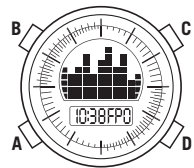

Big Tic World Time Module

Normal Time Display

1. Press pusher A to change mode.
2. Press pusher B for EL.

NOTE: In any setting mode if no pusher is operated for 20 seconds, display will return to normal display.

Time Setting

1. From normal time display, press and hold pusher D for 2 seconds to enter time setting mode; seconds will begin flashing.
2. Press pusher C to reset seconds to zero.
3. Press pusher A to select hour, minutes, 12/24 hour format, and time zone.
4. Press pusher C to advance values; press and hold pusher C for fast advance.
5. Press pusher D to exit time setting mode.

Chronograph Mode

1. Press pusher A to select chronograph mode.
2. Press pusher C to start/stop chronograph.
3. While chronograph is running, press pusher D for split time.
NOTE: The record will be on the display for 5 seconds and then move to the next split and continue counting.
4. Press pusher D to reset to zero.