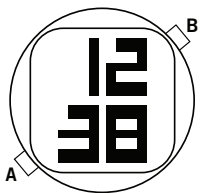

Ladies Fuel Digital

Normal Time Display

1. Press A to change display mode. Display mode sequence is time, calendar, seconds.
2. Press B for EL and to toggle 12/24H format.

Time/Calendar Setting

1. From any display mode, press and hold B to enter setting mode; year will begin flashing.
2. Press A to advance setting value. Press and hold A for fast advance.
3. Press B to set and advance to next setting value.
4. Setting sequence is: year, month, date, hour, minute.
5. Setting will automatically return to display mode after minute is set, or if no pusher is operated for 30 seconds.

NOTE: When setting hour, digits are in 24 hour display.