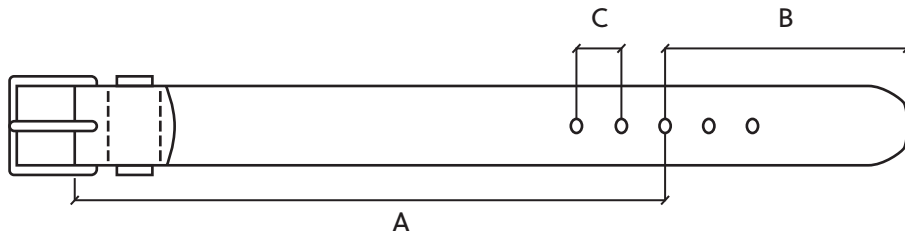

FOSSIL BELTS SIZE GUIDE

Find the right belt for you. We suggest ordering one size up from your pant size. For example, if you're a 32-inch pant size, you'd order a 34-inch belt.

FOSSIL MEN'S

SIZE	A	B	C
32	81.2 CM	15.2 CM	2.5 CM
34	86.3 CM	15.2 CM	2.5 CM
36	91.4 CM	15.2 CM	2.5 CM
38	96.5 CM	15.2 CM	2.5 CM
40	101.6 CM	15.2 CM	2.5 CM
42	106.6 CM	15.2 CM	2.5 CM
44	111.7 CM	15.2 CM	2.5 CM

Note: This information applies to traditional belts only, not to any cut-to-fit or customizable belts.