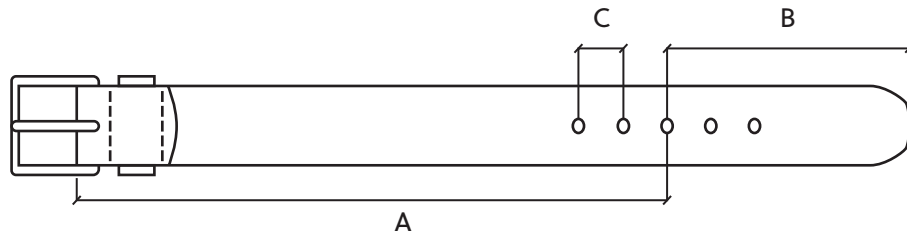

# FOSSIL BELTS SIZE GUIDE

Find the right belt for you. We suggest ordering one size up from your pant size. For example, if you're a 32-inch pant size, you'd order a 34-inch belt.

## FOSSIL MEN'S

SIZE	A	B	C
32	32"	6"	1"
34	34"	6"	1"
36	36"	6"	1"
38	38"	6"	1"
40	40"	6"	1"
42	42"	6"	1"
44	44"	6"	1"

Note: This information applies to traditional belts only, not to any cut-to-fit or customizable belts.